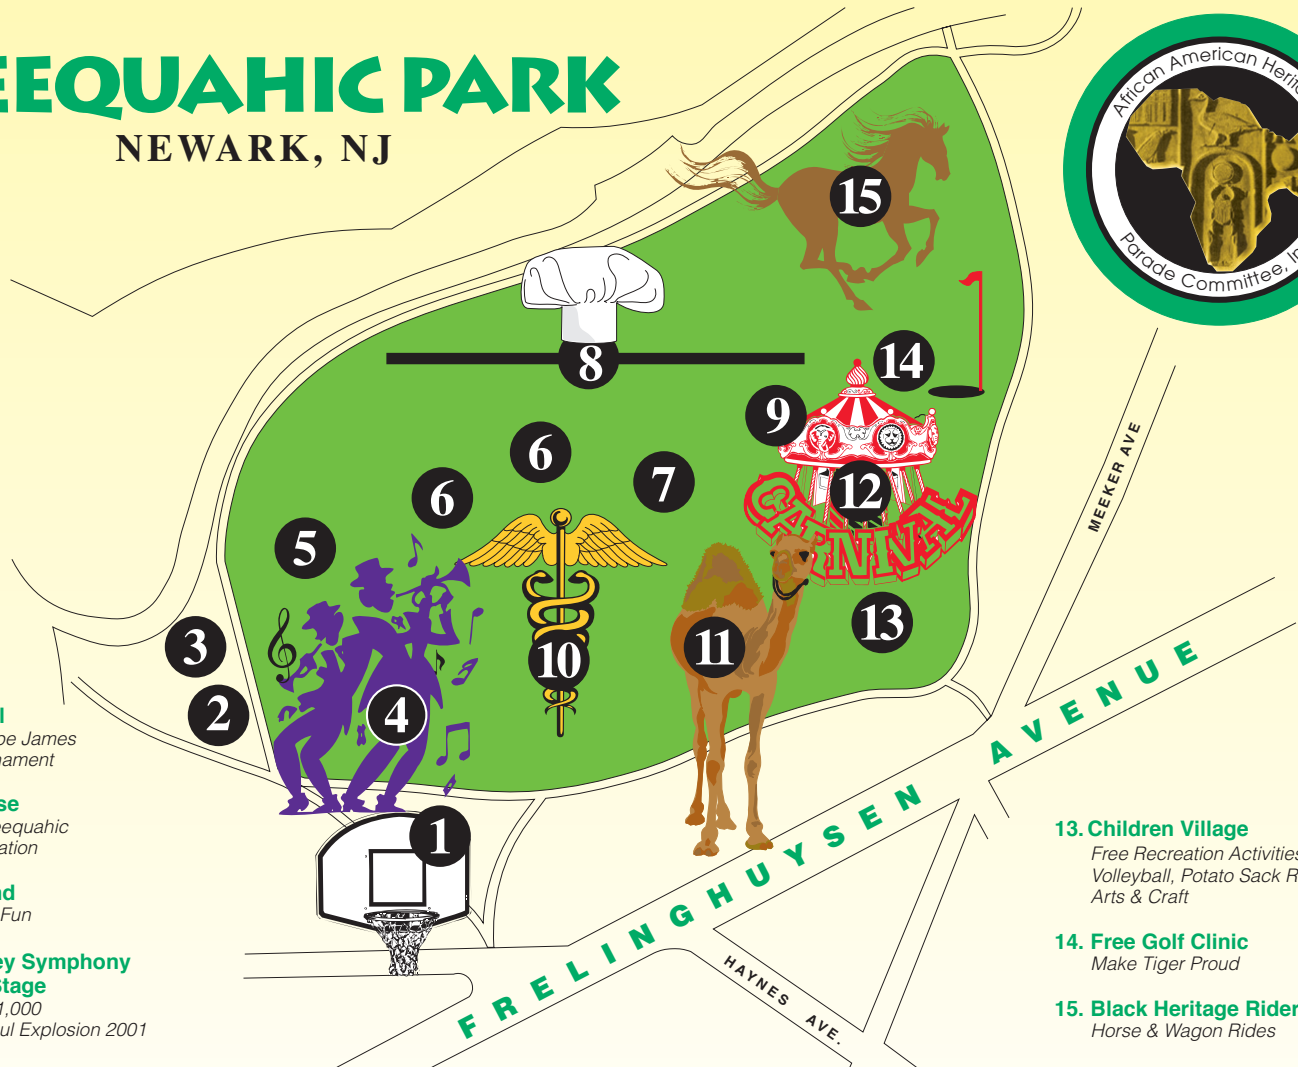

FESTIVAL SITE

WEEQUAHIC PARK

NEWARK, NJ

- 1. Basketball**
Mayor Sharpe James
3 on 3 Tournament
- 2. Field House**
Home of Weequahic
Park Association
- 3. Playground**
Free Family Fun
- 4. New Jersey Symphony
Outdoor Stage**
Seating for 1,000
featuring Soul Explosion 2001

- 5. African American
Institutional Org.
& Community Based Org's Tent**
- 6. Vendors Tent**
Art, Clothing, Jewelry, etc.

- 7. Corporate Sponsor Tents**
Free promotional giveaways
- 8. Food Vendors (20)**
A full array of international foods
- 9. Game Trailers**
Try your luck, Win A Prize!

- 10. Health Services**
Congressman Donald M. Payne
Health Pavilion
- 11. Giraffic Park Adventure Zoo**
Exotic African Animals
- 12. McCafferty Enterprises**
Carnival Rides & Excitement

- 13. Children Village**
Free Recreation Activities,
Volleyball, Potato Sack Race,
Arts & Craft
- 14. Free Golf Clinic**
Make Tiger Proud
- 15. Black Heritage Riders**
Horse & Wagon Rides

PARADE ROUTE

Starting Point

Ending Point

BROAD STREET

SHOW YOUR SOLIDARITY... WEAR GREEN ON PARADE DAY.